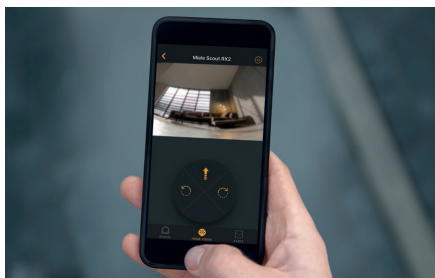

Scout RX2 Home Vision robot vacuum cleaner

Features:

3D Smart Navigation

- 2 Digital Ceiling Cameras
- Gyro Sensor
- 7 Anti-Collision Sensors
- 3 Anti-Fall Sensors

Quattro Cleaning System

- 2 retractable Corner Brushes
- Rotary Brush
- Front Suction
- Rear Brushless Motor

Non-Stop Power

- 4 Cleaning Modes (Auto, Spot, Turbo, Silent)
- 120-min run time + Auto Recharge (1600 sq ft)

Mobile Control (Smartphone App)

- Miele@Home
- WifiConn@ct
- MobilControl
- Home Mapping
- Home Vision

Filtration + Dustbin

- Pleated AirClean Plus Filter
- Easy-clean 0.5L dust bin

Additional

- Remote Control
- Furniture Protection Technology
- 2-Year Warranty

Mobile Control + Home Vision

3D Smart Navigation