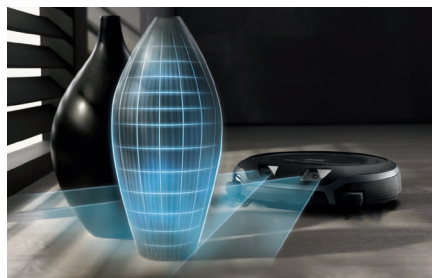

3D Smart Navigation