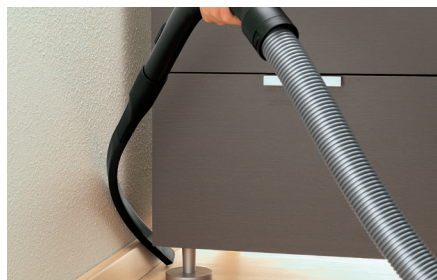

Flexible Crevice Tool (SFD 20)